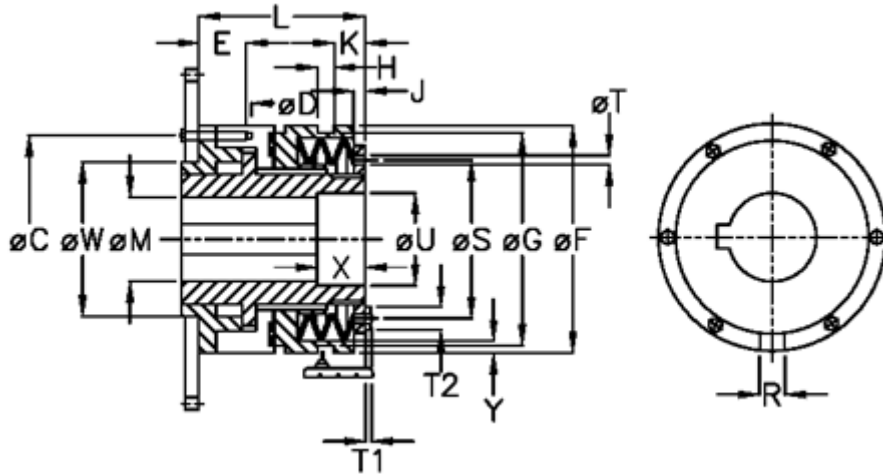

Article number: 46922021

Description: Torque limiter Safelifting B 20 S

## Measures

C	= 48	J	= 3.0	T1	= 3.0
D	= 6xM5	K	= 8.0	T2	= 7
Disc spring mounting	= 6x1S	L	= 52.0	U	= 21
Disc spring version	= S - light	M max	= 20	V	= 8
E	= 7.0	M min	= 7	W	= 38
F	= 55	R	= 6	X	= 15
G	= 50.0	S	= 36	Y	= 2
H	= 9	T	= 4	Z	= 0.0